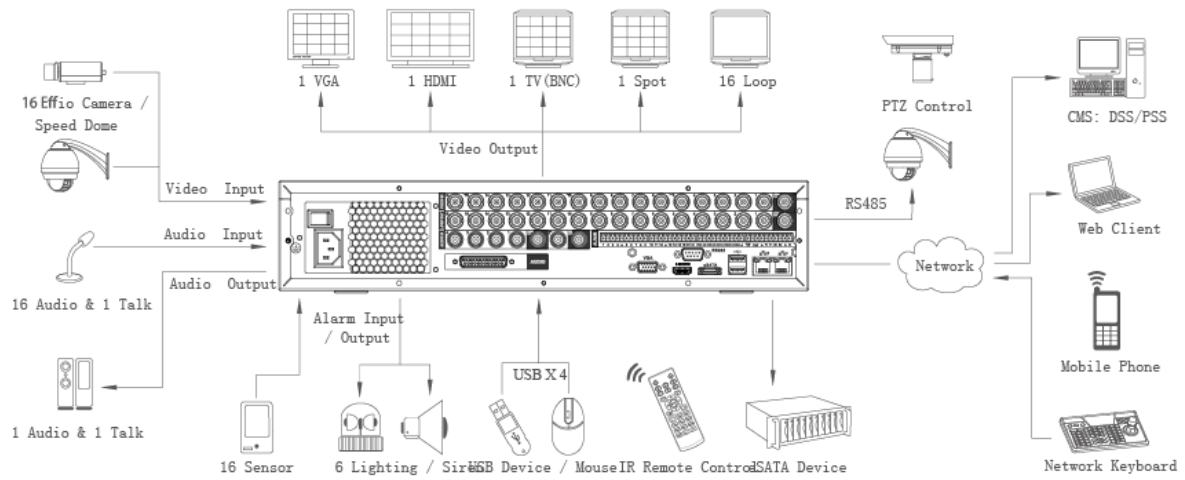

DH-DVR0404/0804/1604HF-UH-E

System Connection

* Take DVR1604HF-UH-E for the example

Dahua Technology Co., Ltd.

1187 BinAn Road, Binjiang District, Hangzhou, China

Tel: +86-571-87688883

Fax: +86-571-87688815

Email: overseas@dahuatech.com

www.dahuatech.com

*Design and specifications are subject to change without notice.

© 2011 Dahua Technology Co., Ltd.